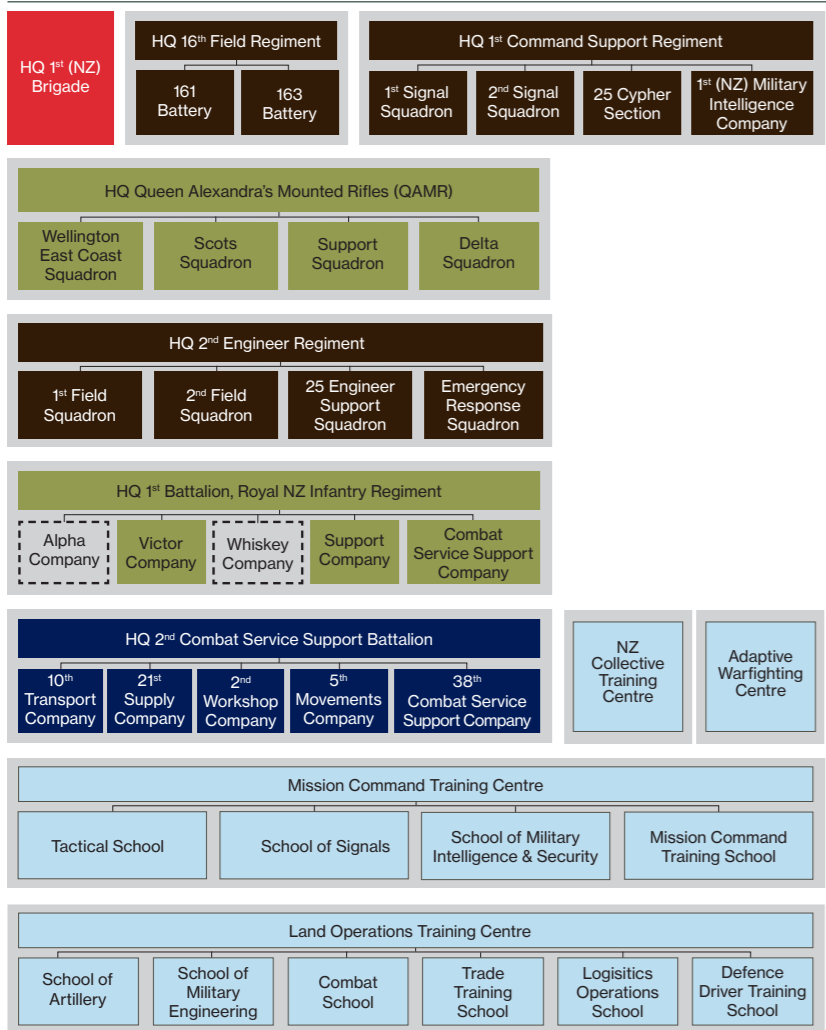

Where we are >

NEW ZEALAND ARMY BY LOCATION

Correct as at 28 February 2020

Many units within the NZ Army are spread across New Zealand in locations that enable the NZ Army to respond as required. The main NZ Army Camps are located in Waiouru, Trentham, Burnham, Linton and Papakura. The following map shows the location of those units outlined in the Army Order of Battle (ORBAT).

AUCKLAND / PAPA KURA

PALMERSTON NORTH / LINTON

Whangarei (Northland Company 3/6 RNZIR)

Hamilton (Waikato Mounted Rifles Squadron, QAMR)

New Plymouth

Whanganui (West Coast Company 5/7 RNZIR)

Nelson (Charlie Company 2/4 RNZIR)